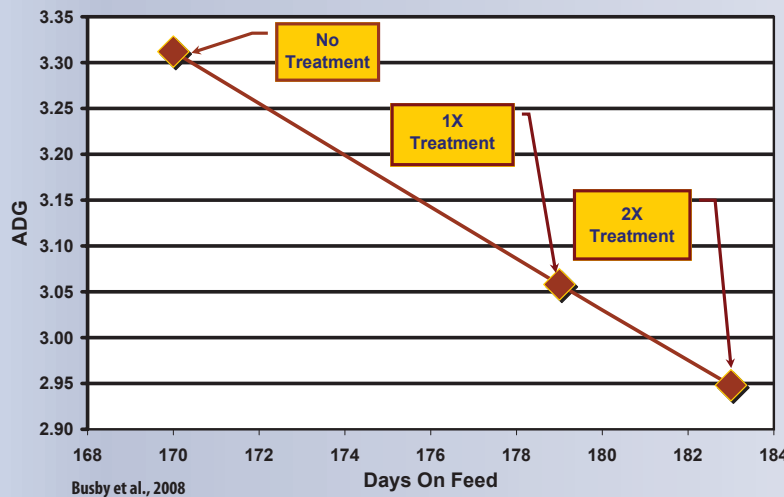

Nutrition and More . . .

Feedlot Programs

- ⇒ Convenient
- ⇒ Economic
- ⇒ Reliable

Cattle Performance . . .
Start to Finish

Quality Liquid Feeds, Inc
Dodgeville, WI
800-236-2345
www.qlf.com

B-9125B

#1 Goal of Starting Cattle: Get Them Eating!

Bottom Line - -QLF Provides Essential Nutrition for Optimal Health and Performance

The receiving period is the most critical time in the feedlot. Calves experience the greatest amount of stress and disease challenge leading up to and during this period while feed and nutrient intakes are the most depressed. Proper nutrition is important to supply the immune system with the needed tools to respond effectively to eliminate or lessen the severity of the disease challenge.

A Starter Program Must Get Calves On Feed!

56 Day Feed Intake-Healthy vs Morbid Cattle

Animal Health Is Critical!

Comparing ADG & DOF, non-treated cattle gained over ¼ lb/day more and finished 10 days sooner than treated cattle.

#1 Goal of Finishing Cattle: Efficient, Profitable Gain

Bottom Line - -QLF Enhances Feed Efficiency and Greater Additive Efficacy

Finishing cattle is done with one primary goal in mind: Efficiency! Feed efficiency is largely dependent on a consistent supply of nutrients and additives to the rumen. Therefore, improving ration consistency promotes more efficient gains. QLF Liquid Supplements have been shown to increase ration consistency.