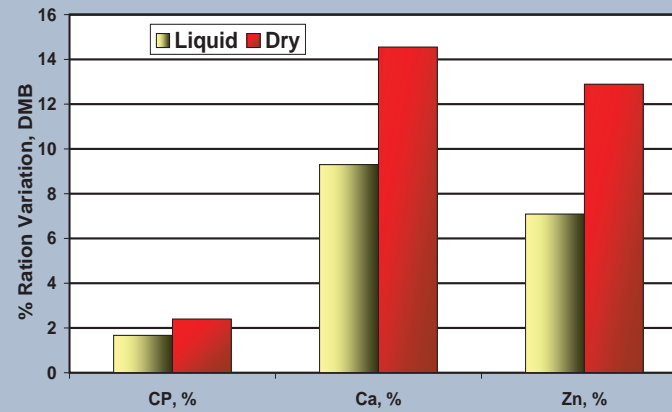

#1 Goal of Finishing Cattle: Efficient, Profitable Gain

Bottom Line - -QLF Enhances Feed Efficiency and Greater Additive Efficacy

Finishing cattle is done with one primary goal in mind: Efficiency! Feed efficiency is largely dependent on a consistent supply of nutrients and additives to the rumen. Therefore, improving ration consistency promotes more efficient gains. QLF Liquid Supplements have been shown to increase ration consistency.

Get the Most From Your Supplement. Reduced Ration Variability means:

- More Consistent Nutrient Intakes
- Greater Feed Efficiency
- Improved Feedlot Performance and Additive Response

Ration Nutrient Variation - Liquid vs Dry Supplement