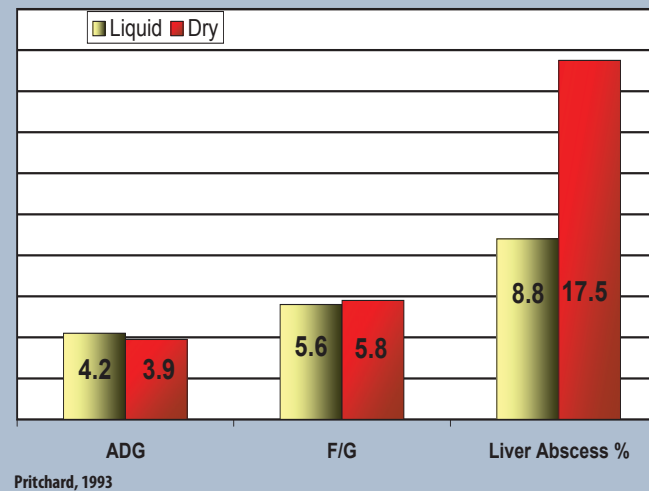

Cattle Performance - Liquid vs Dry Supplement

Get the Most Out of Your Feed Program with QLF Supplements!

- Improve Feed Efficiency
- Greater Additive Efficacy
- Improve Nutrient & Additive Dispersion
- Improve Palatability
- Consistent, Uniform Intake Within Each Pen
- Improve Cattle Performance