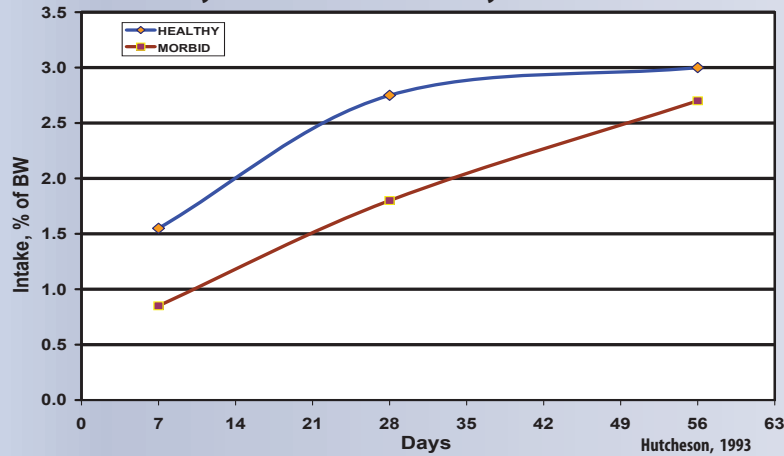

Nutrition and More . . .

Feedlot Programs

- ⇒ Convenient
- ⇒ Economic
- ⇒ Reliable

Cattle Performance . . .
Start to Finish

Quality Liquid Feeds, Inc
Dodgeville, WI
800-236-2345
www.qlf.com

B-9125B

#1 Goal of Starting Cattle: Get Them Eating!

Bottom Line - -QLF Provides Essential Nutrition for Optimal Health and Performance

The receiving period is the most critical time in the feedlot. Calves experience the greatest amount of stress and disease challenge leading up to and during this period while feed and nutrient intakes are the most depressed. Proper nutrition is important to supply the immune system with the needed tools to respond effectively to eliminate or lessen the severity of the disease challenge.

A Starter Program Must Get Calves On Feed!

56 Day Feed Intake-Healthy vs Morbid Cattle

Animal Health Is Critical!

Comparing ADG & DOF, non-treated cattle gained over ¼ lb/day more and finished 10 days sooner than treated cattle.